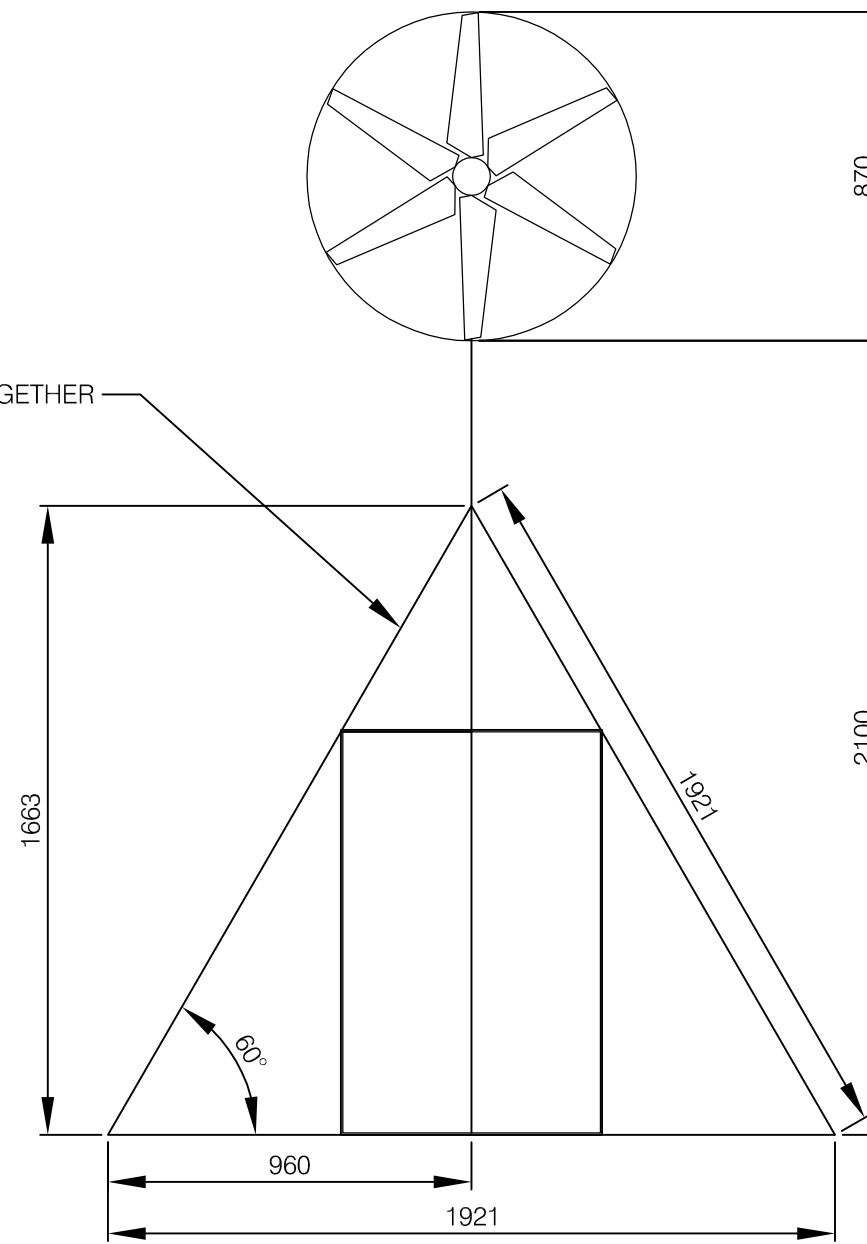

SIDE ELEVATION

FRONT ELEVATION

General Arrangement Drawing #D01

Wind turbine/solar panel project  
 For installation in Limerick Gallery  
 For Anna Mcleod, artist

Date: 6 September 2013  
 Scale: 1:20 at A3 size

Drawn by: John Keenlyside